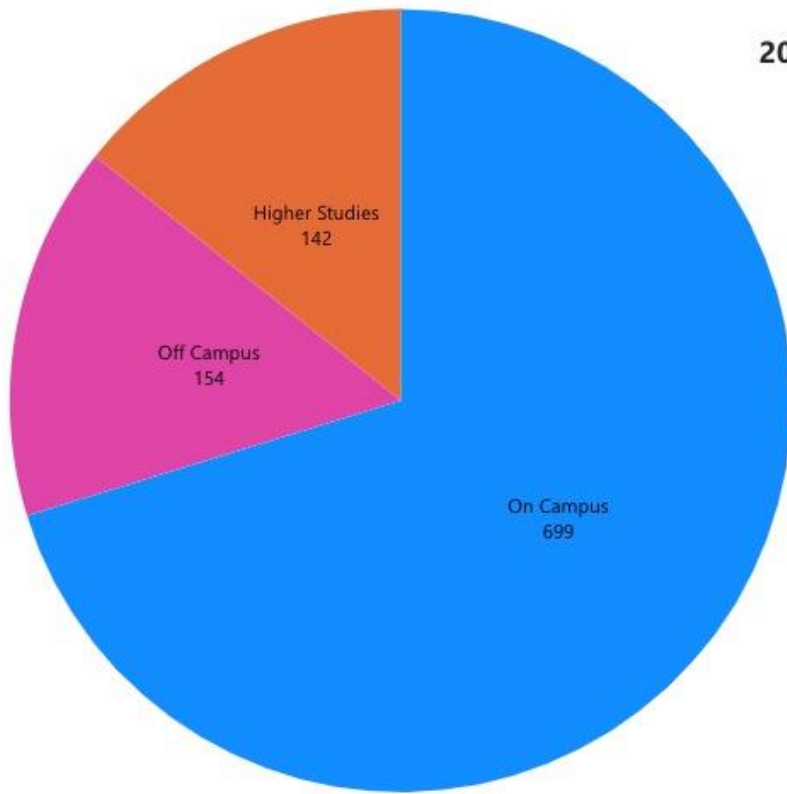

2019-20 Placement Report

Total Placed = 995

2019-20				
	On Campus	Off Campus	Higher Studies	Total Placed
Total Placed Students	699	154	142	995

2019-20 Course wise Placement			
Programme	Number of Students Participated in Placements*	Placed**	Percentage Placement
UG - 4 Years	756	537	71.03
UG - 5 Years	87	69	79.31
M.Sc.	92	7	7.61
M.Tech	388	177	45.62
MBA	44	35	79.55
M.Sc.Tech	85	28	32.94

*[Batch Strength - Higher Studies]

**Placed = On-campus + Off-campus

Sector Wise Spread