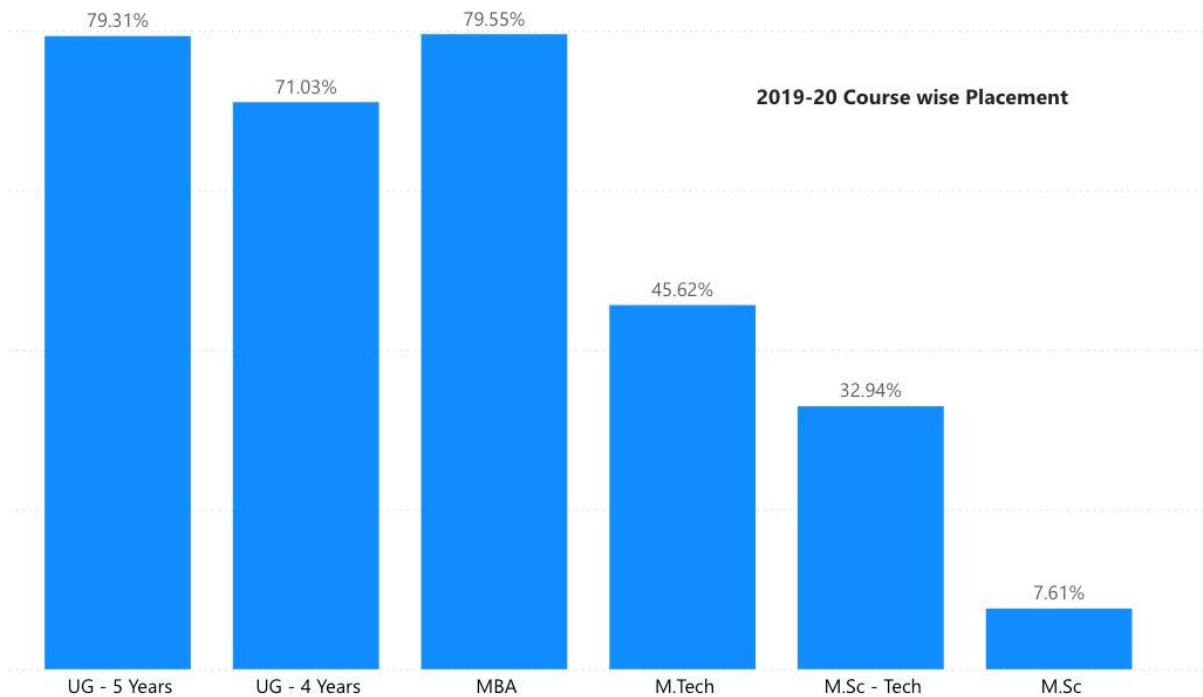

2019-20 Placement Report

Total Placed = 995

2019-20				
	On Campus	Off Campus	Higher Studies	Total Placed
Total Placed Students	699	154	142	995

2019-20 Course wise Placement			
Programme	Number of Students Participated in Placements*	Placed**	Percentage Placement
UG - 4 Years	756	537	71.03
UG - 5 Years	87	69	79.31
M.Sc.	92	7	7.61
M.Tech	388	177	45.62
MBA	44	35	79.55
M.Sc.Tech	85	28	32.94