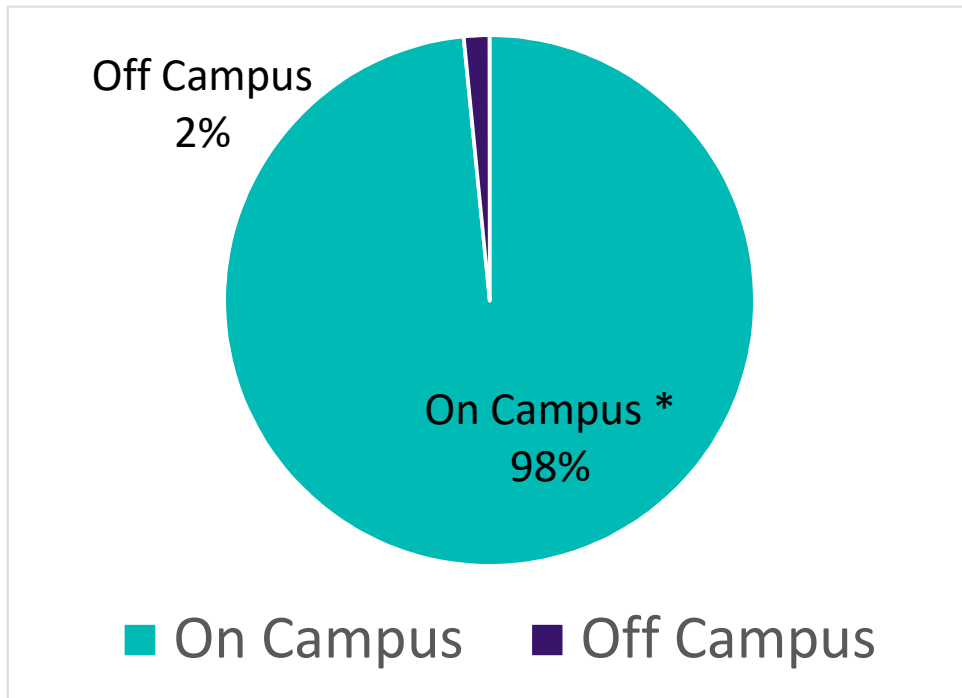

2021-22 Placement Report

2021-22				
	On Campus *	Off Campus	Higher Studies	Total Placed
Total Placed Students	1072	17	23	1089

2021-22 Course Wise Placement			
Programme	Number of Students Participated in Placements *	Total Placed **	% of Students Placed
UG - 4 Years	811	716	88%
UG - 5 Years	87	81	93%
M.Sc	122	30	25%
M.Sc.Tech	83	33	40%
M.Tech	317	179	56%
MBA	50	41	82%
PhD	20	9	45%

***[Batch Strength - Higher Studies]**

****Total Placed = On-campus + Off- campus**

Sector Wise Spread