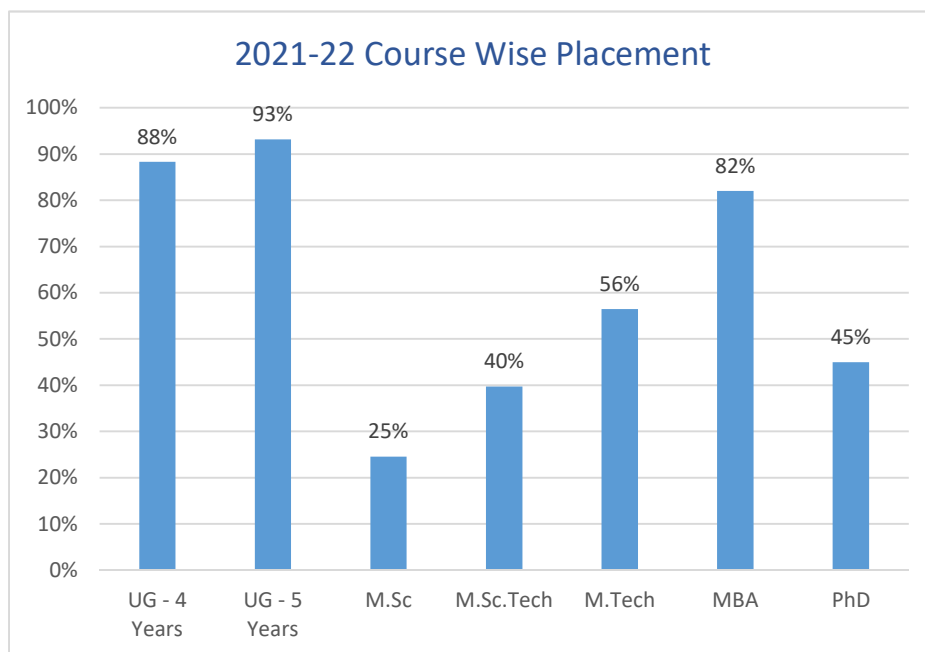

2021-22 Placement Report

2021-22				
	On Campus *	Off Campus	Higher Studies	Total Placed
Total Placed Students	1072	17	23	1089

2021-22 Course Wise Placement			
Programme	Number of Students Participated in Placements *	Total Placed **	% of Students Placed
UG - 4 Years	811	716	88%
UG - 5 Years	87	81	93%
M.Sc	122	30	25%
M.Sc.Tech	83	33	40%
M.Tech	317	179	56%
MBA	50	41	82%
PhD	20	9	45%